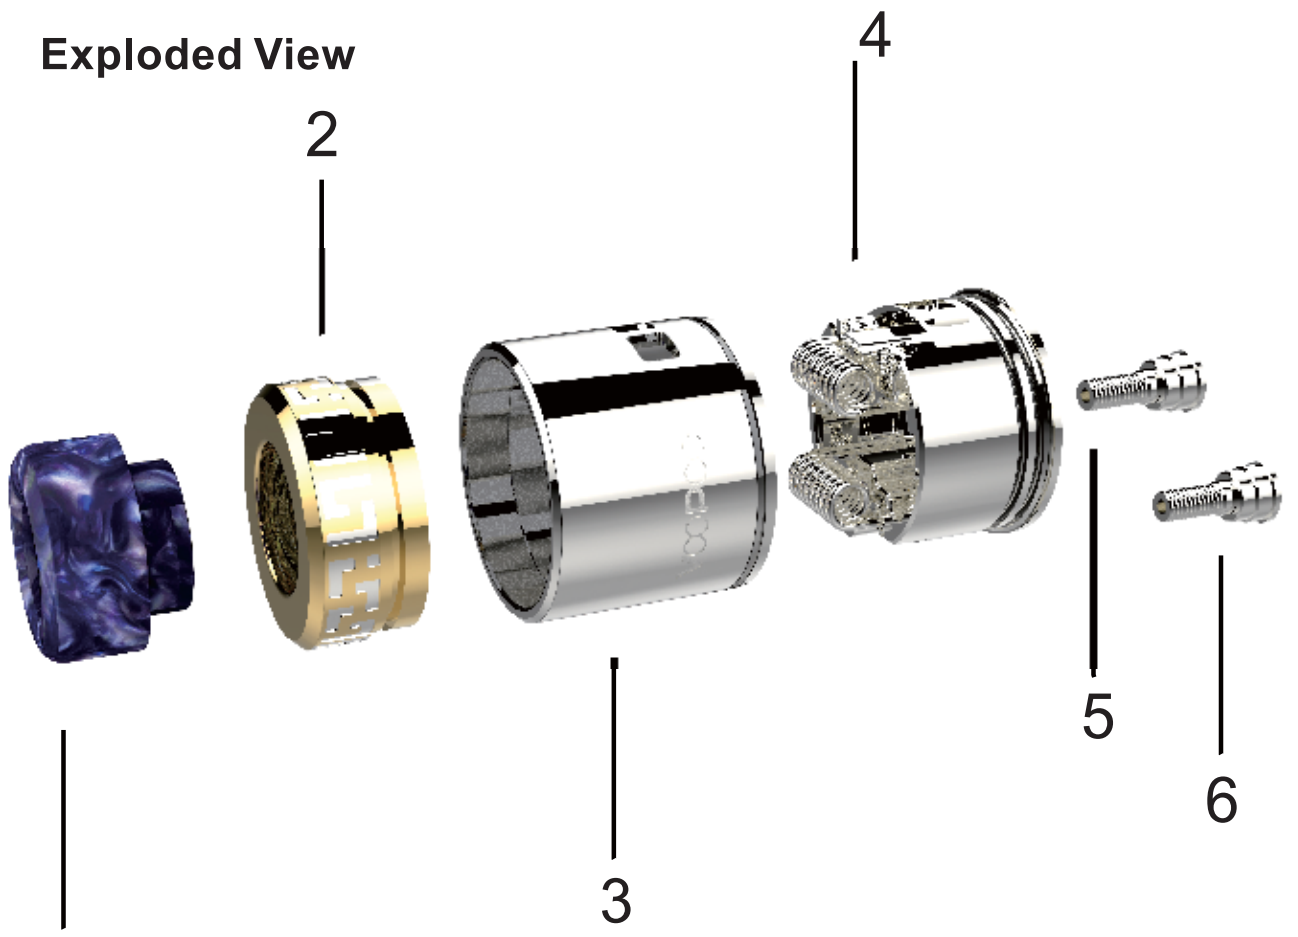

## **Electrical Specifications:**

Product name: RUNE RDA

Material: Stainless Steel

Size: 26\*24.6mm(Except drip tip)

Resistance: DIY

Connection Threading: 510

Airflow Adjustable: Side

Fill Liquid: Top/Bottom

Exploded View

- 1
- 1. Resin Drip tip
- 2. Airflow Cap
- 3. Adjustable airflow ring

- 4. Build Beck
- 5. Squonk Pin
- 6. Usual Pin

2

## Instructions

1. Pull out the "Airflow Cap" and "Adjustable airflow ring"

2. Install and adjust the coil

3. Insert the cotton into the coil

4. Assemble “Airflow Cap” and “Adjustable airflow ring” Fill the juice directly through The Resin Drip tip