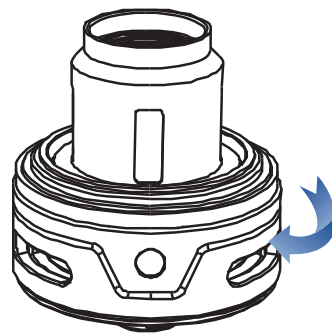

VOPCO®

UFORCE

Manual Instruction

Atomizer operation

1. How to assemble:

1) Remove the glass tube from top cap and bottom base.

2) Assemble the glass tube with the top cap.

3) Screw the upper part with the bottom base.

2. How to Drip E-liquid:

- 1) Horizontally push the top cap to open and inject E-liquid through the Juice tube.

2) Push the top cap back after E-liquid filling.

3. Replace the atomizer core:

1) Firstly, get glass tube off tank base, then screw off the atomizer core and change it to a new one.